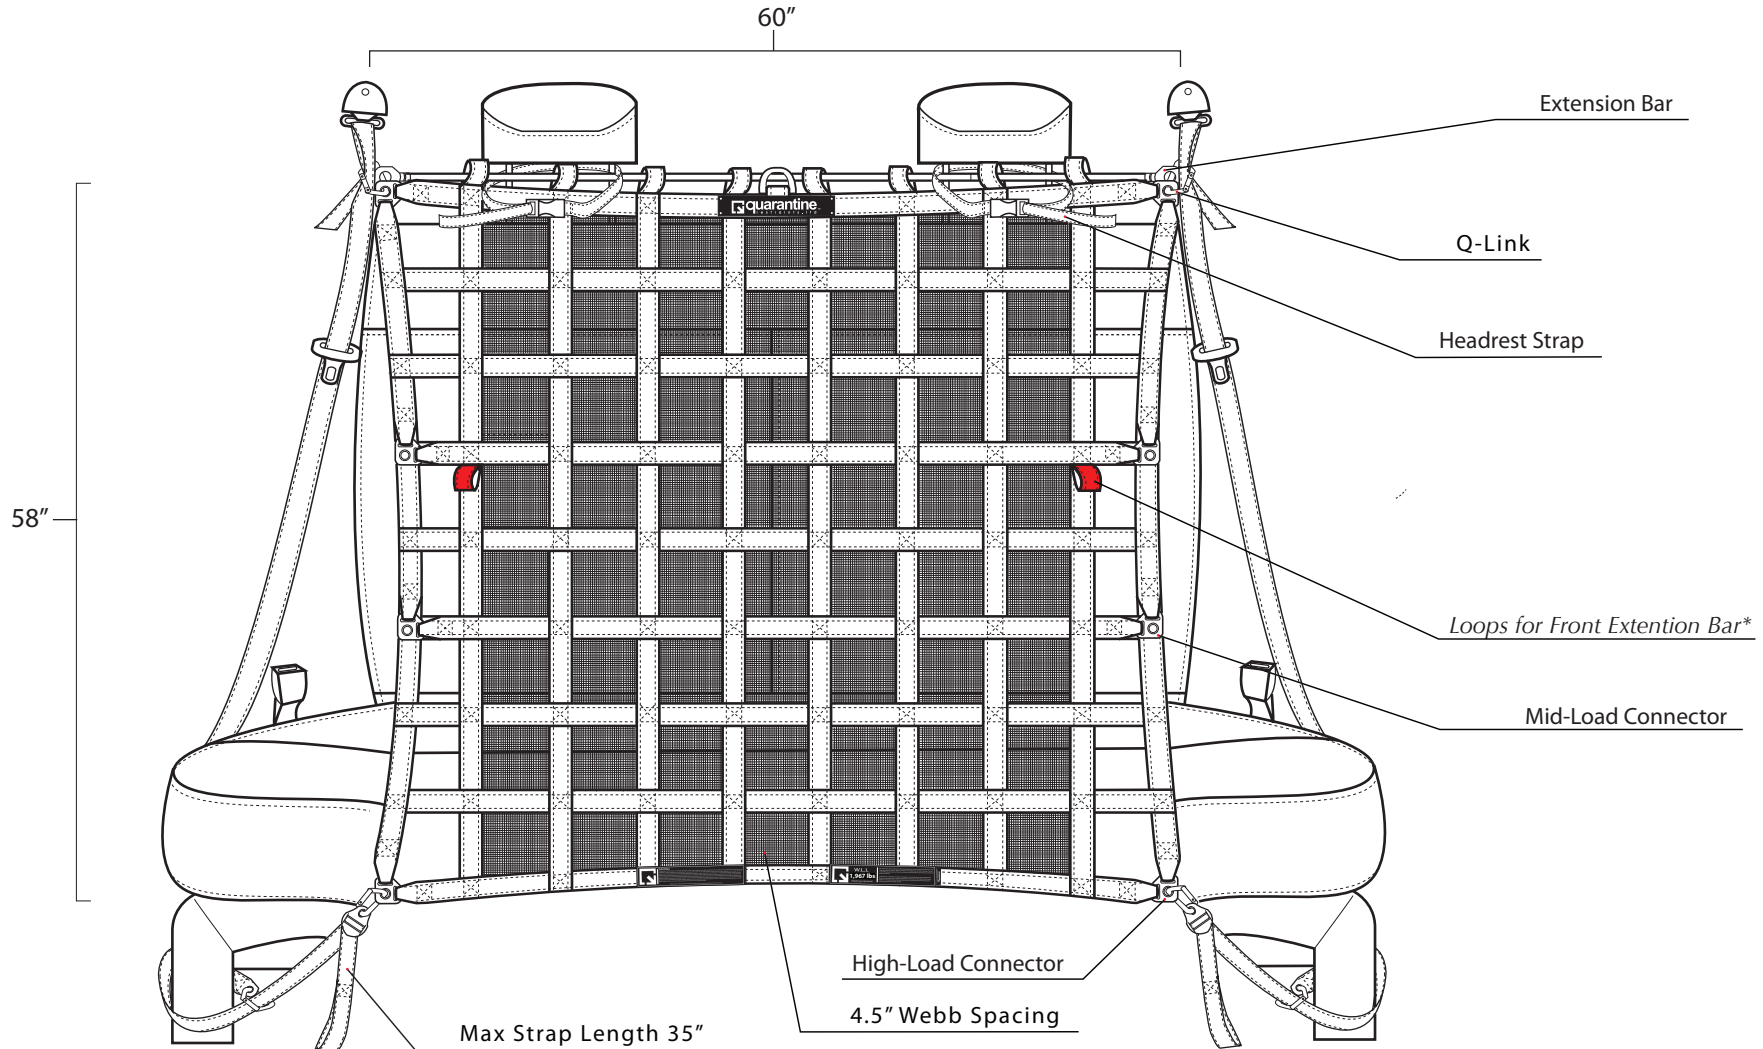

# Interior Restraint Secured Setup

Product Code: **QAB-IRN**

Qr. Interior Divider - 60" W x 58" L

Sling Load Rating - Exceeds 5800lbs

Engineer Rated Working Load Limit - 1,967 lbs

\* Front extension bar can be purchased seperately as a set in the Interior Bar Accessory Pack (QAB-IBA)